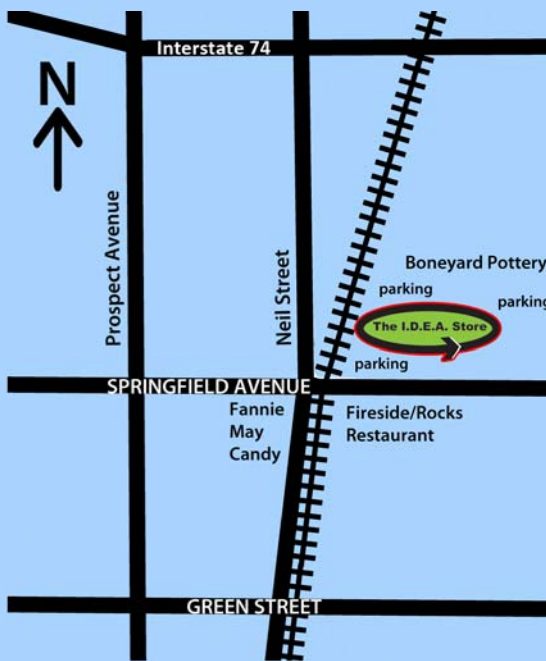

The I.D.E.A. Store provides the Central Illinois area a non-profit marketplace for the exchange of reusable goods. Everyone can shop and donate reusable materials of all kinds for creative re-use!

As an earned-income social enterprise of the **Champaign Urbana Schools Foundation**, the local and publicly supported tax-exempt education foundation that supports local schools, **The I.D.E.A. Store** brings important dollars to the classroom. By donating your high-quality, clean and safe reusable goods to our store, you contribute to the future of education for our K-12 children and have a positive impact on our environment by interrupting the waste stream and conserving natural resources. Come to our store for fresh inspirations and very low prices!

The I.D.E.A. Store by CUSF sells to teachers, parents, students, fine artists, other non-profits, crafters, program leaders, curious inventors, designers...You!

**Central Illinois' Premier Eco-Edu-Art
Creative Re-use Marketplace**

28 E. Springfield Ave., 2nd Floor
Champaign, IL 61820

Accessible Parking and Loading Dock on **north side of building**, next to Boneyard Pottery.

www.The-IDEA-Store.org

Telephone: 217-352-7878

Fax: 217-398-5845